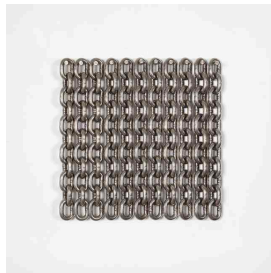

Davina Semo
I'VE STILL GOT THE DEATH IN ME, 2011
stainless steel chain
12 x 12 inches
Unique work
DS_11_015

Davina Semo
NOT A MUSCLE JUMPS, THE BLACK LIDS REST LIGHTLY OVER YOUR EYES AND DO NOT TREMBLE, 2011
steel (inset)
1.5 x 12 inches
Unique work
DS_11_016