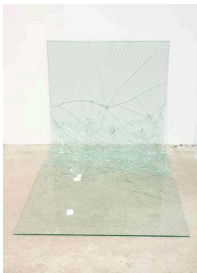

Checklist

Davina Semo
YOU ASSEMBLE ABOUT YOURSELF THE DARKNESSES THAT PRESS UPON THE MAGGOTS, 2011
black painted steel chain
36 x 36 inches
Unique work
DS_11_009

Davina Semo
IT WON'T BE HARD TO DISCREDIT MY REPUTATION, 2011
safety wire glass
33 x 36 x 54 1/2 inches
Unique work
DS_11_010

Davina Semo
AS THINGS GO DOWN AND THE RICH RETREAT WE WILL HAVE TO HELP OURSELVES, 2011
safety wire glass
24 x 36 x 62 1/2 inches
Unique work
DS_11_011

Davina Semo
X MARKS THE ROT, 2011
chain, wire, spray paint transfer on reinforced concrete
16 x 16 x 2 3/4 inches
Unique work
DS_11_012

Davina Semo
SHE WAS NO MORE DISTURBED BY OTHER PEOPLE AS SUCH, THAN THE MARBLE STATUE IS BY THE FLIES THAT CRAWL ON IT, 2011
steel scaffold braces, steel chain
144 x 31 1/2 x 42 1/2 inches
Unique work
DS_11_013